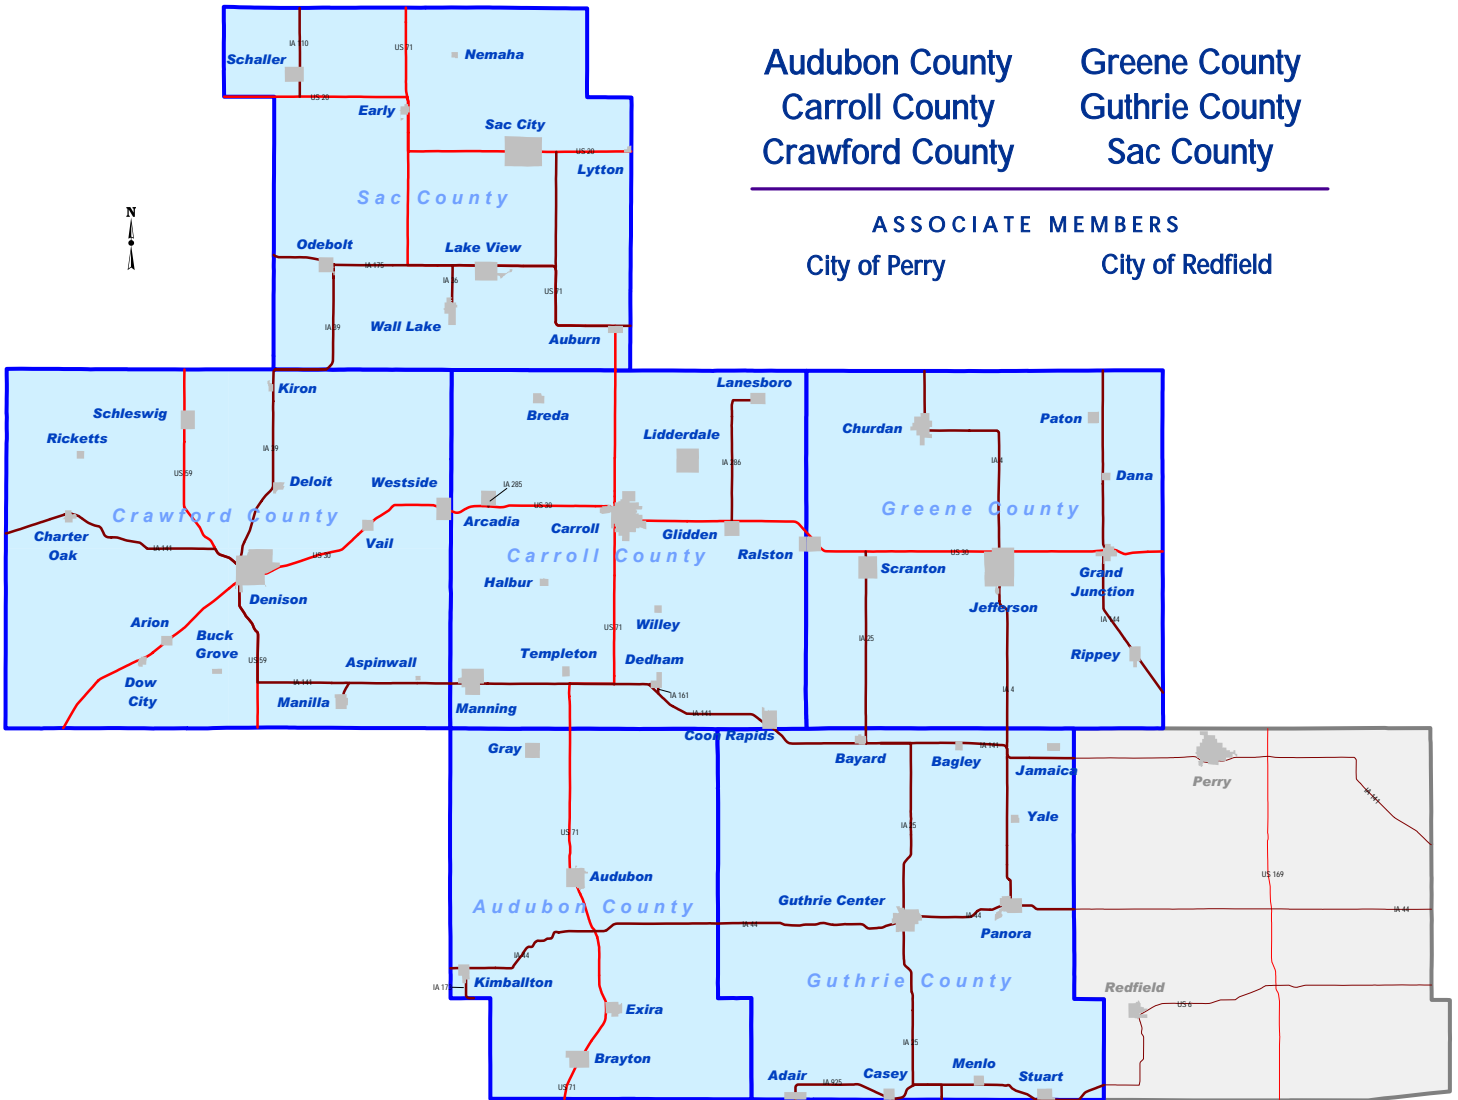

REGION XII

COUNCIL OF GOVERNMENTS

Audubon County
Carroll County
Crawford County

Greene County
Guthrie County
Sac County

ASSOCIATE MEMBERS
City of Perry
City of Redfield

Community, Housing, & Economic Development
Workforce Investment Act/Promise Jobs
Western Iowa Transit System